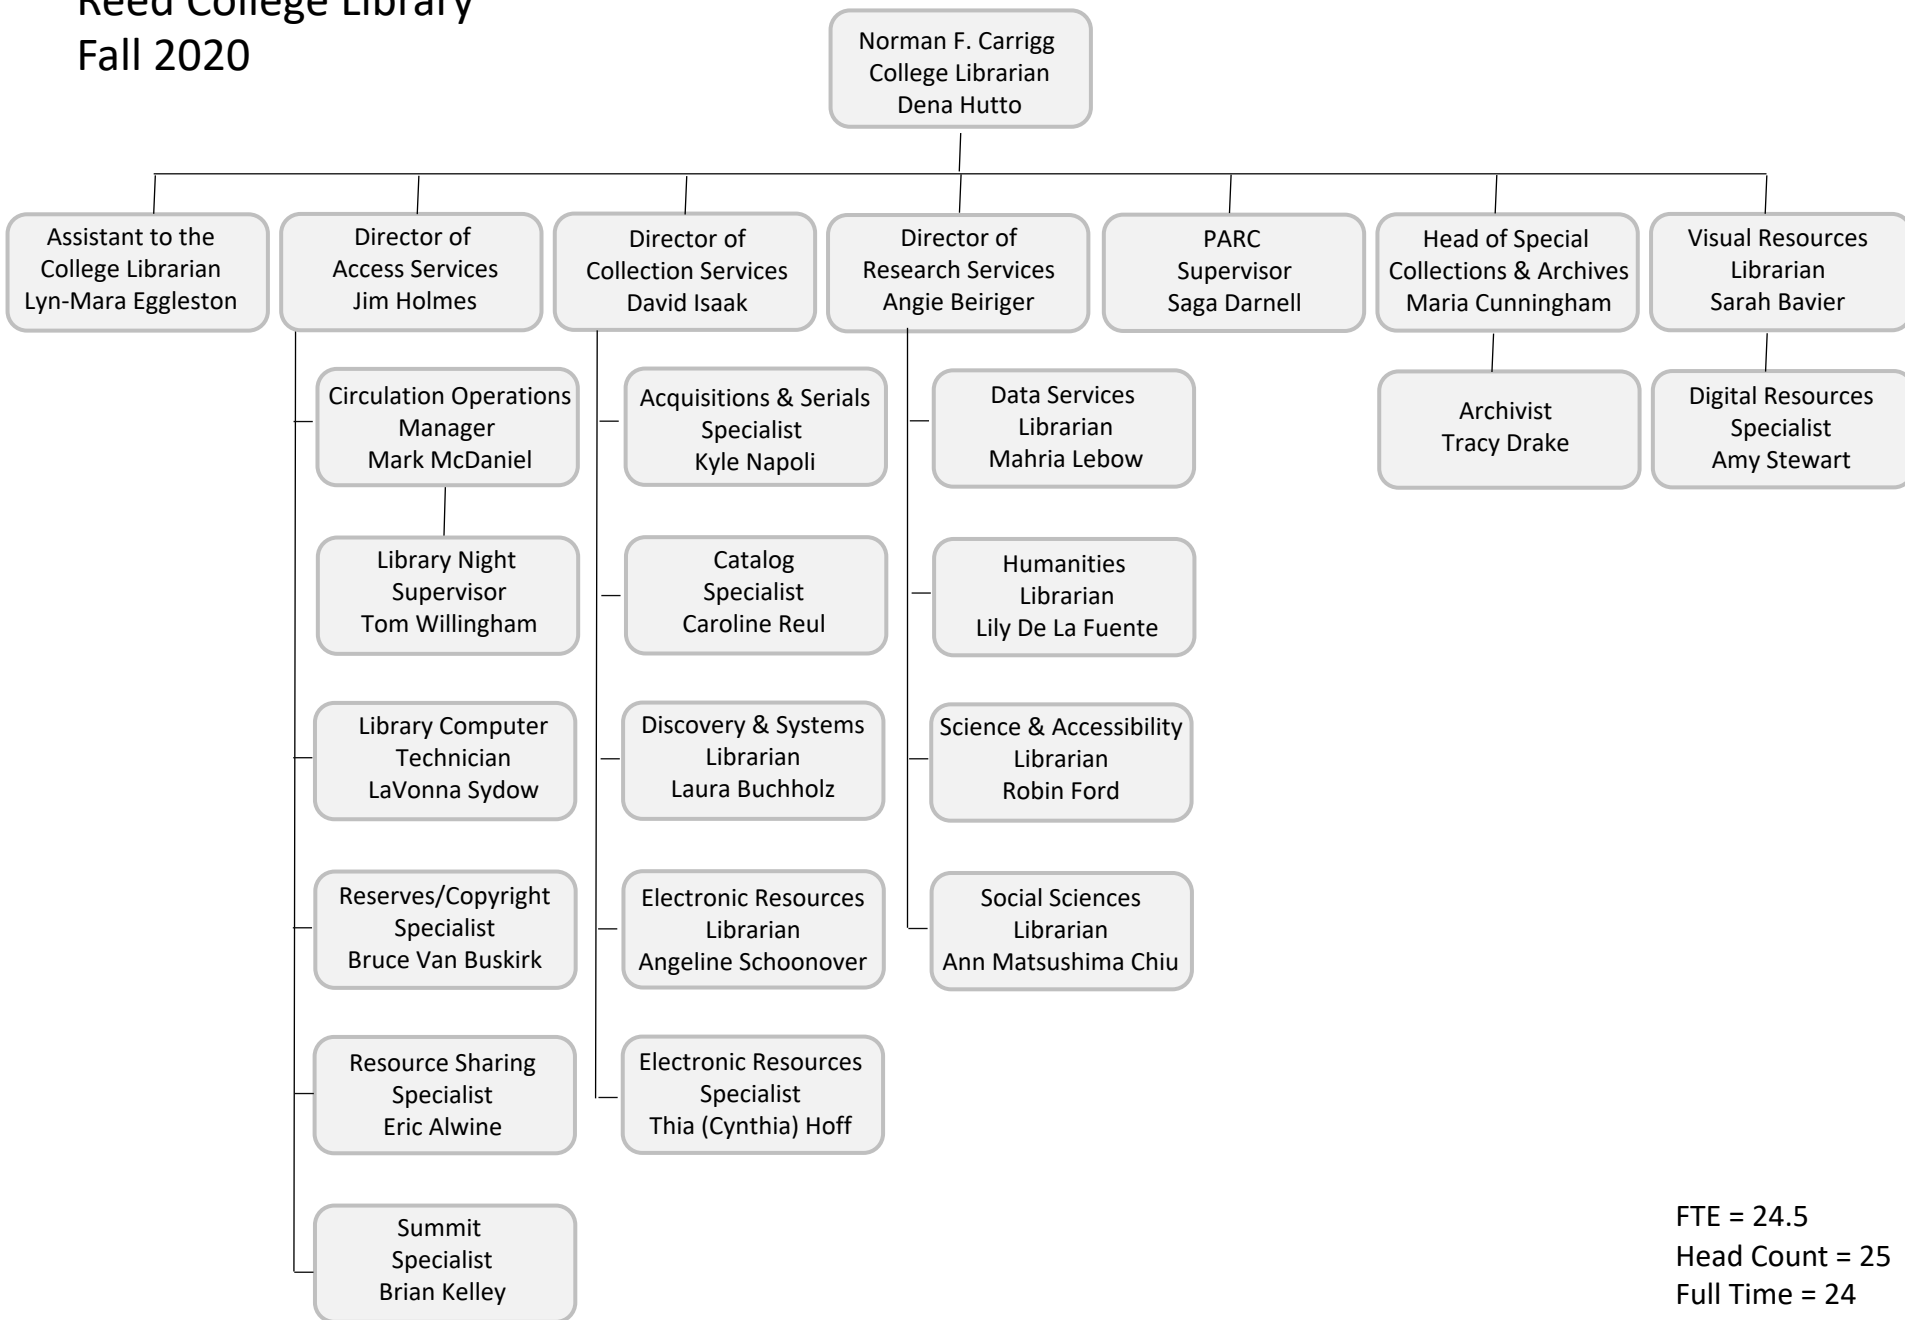

Reed College Library

Fall 2020

FTE = 24.5
 Head Count = 25
 Full Time = 24
 Part Time = 1